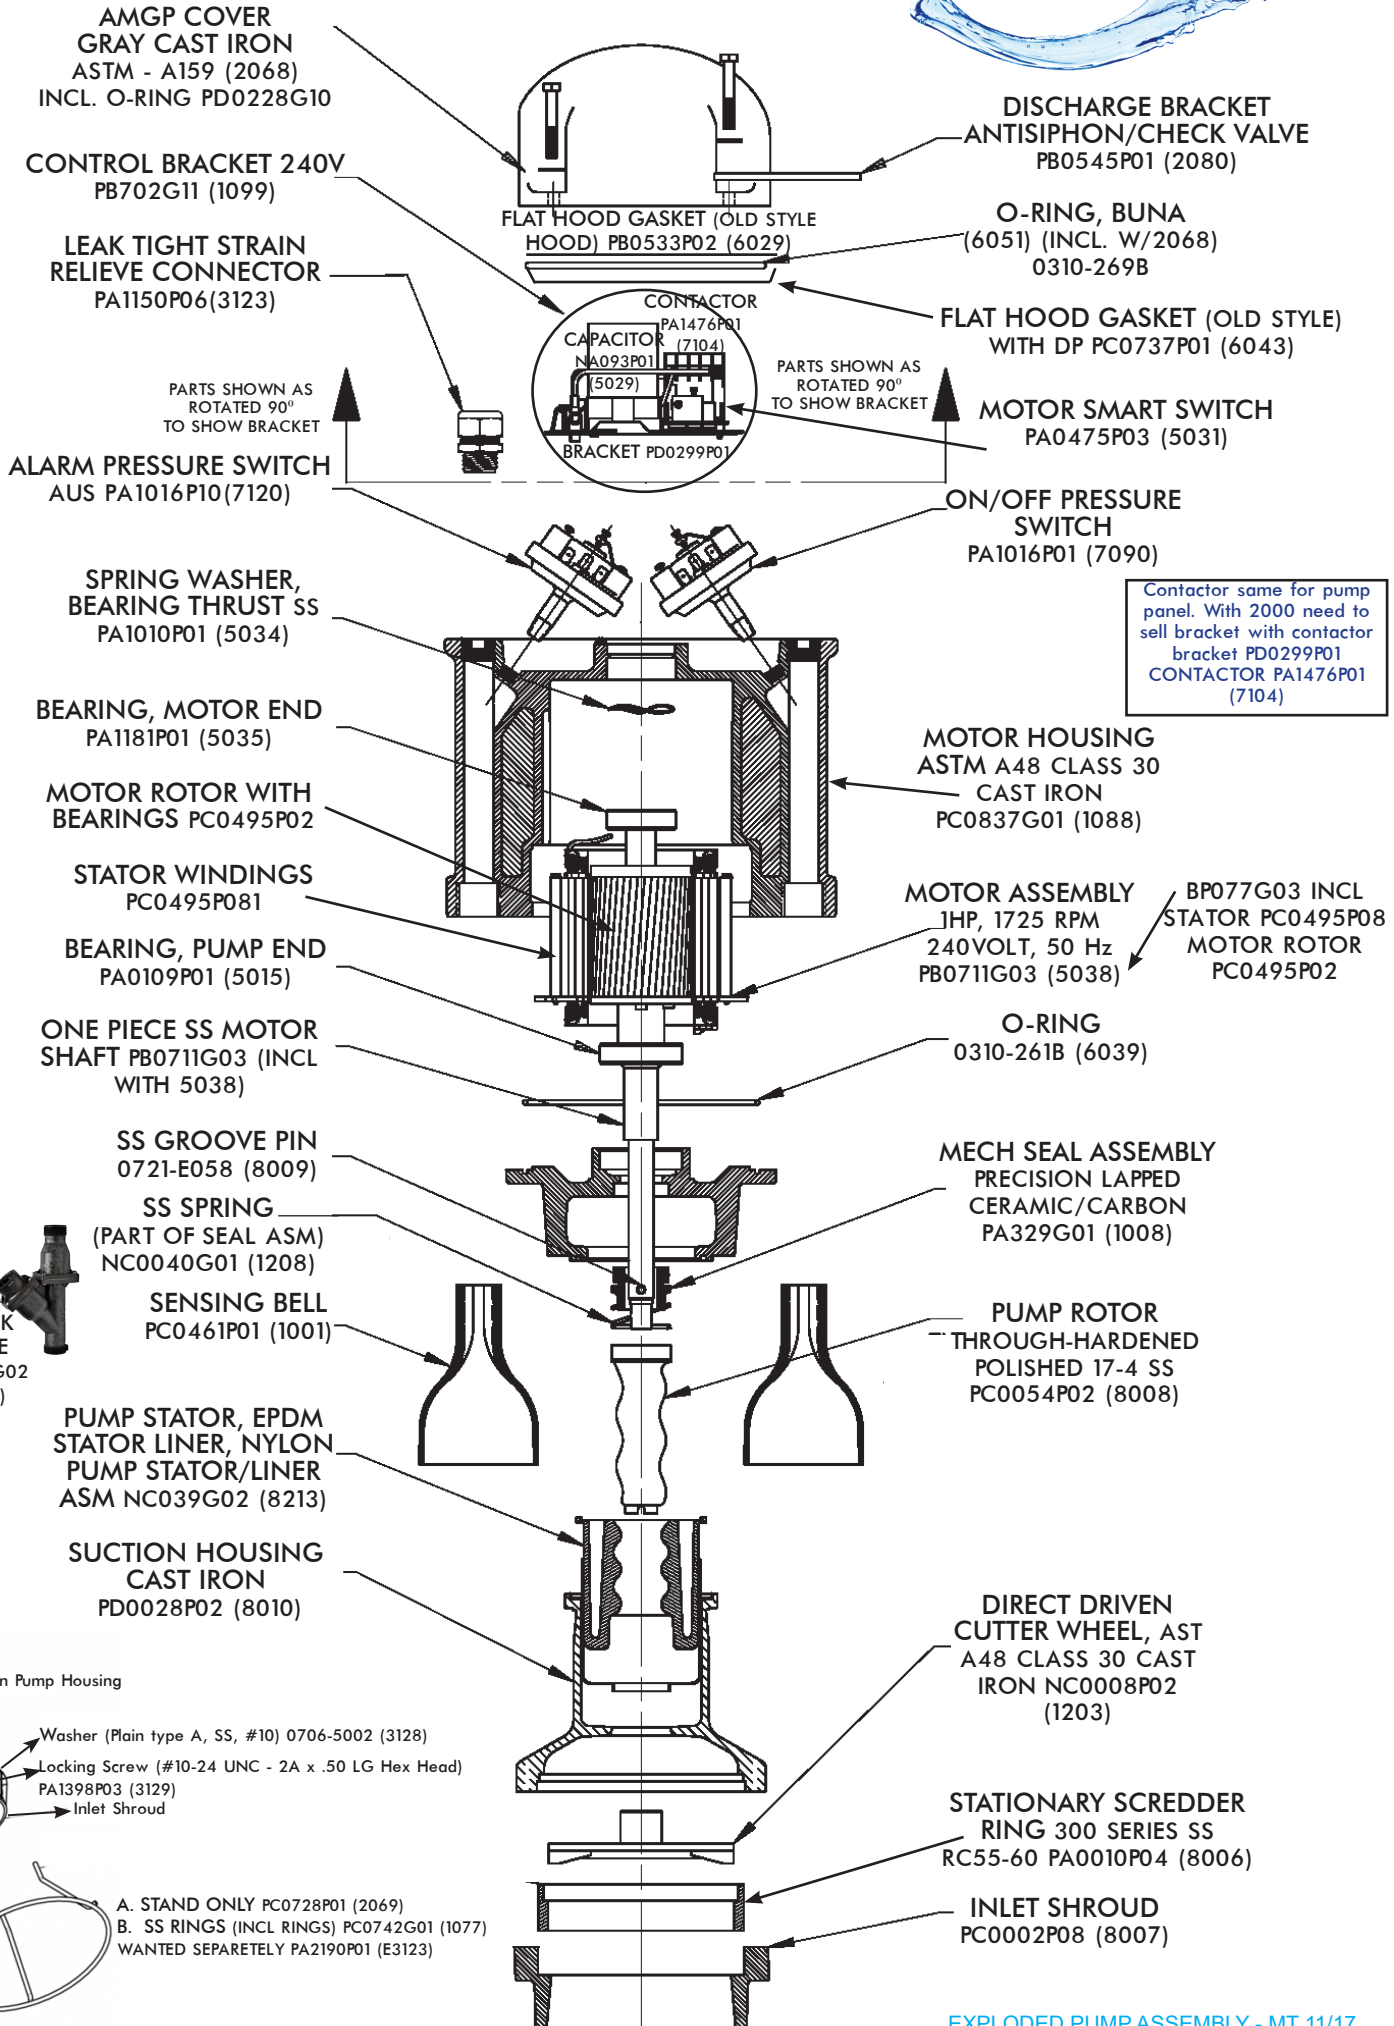

2000 GRINDER PUMP

Enviro One

Services & Installations

Contactor same for pump panel. With 2000 need to sell bracket with contactor bracket PD0299P01 CONTACTOR PA1476P01 (7104)

EXPLODED PUMP ASSEMBLY - MT 11/17