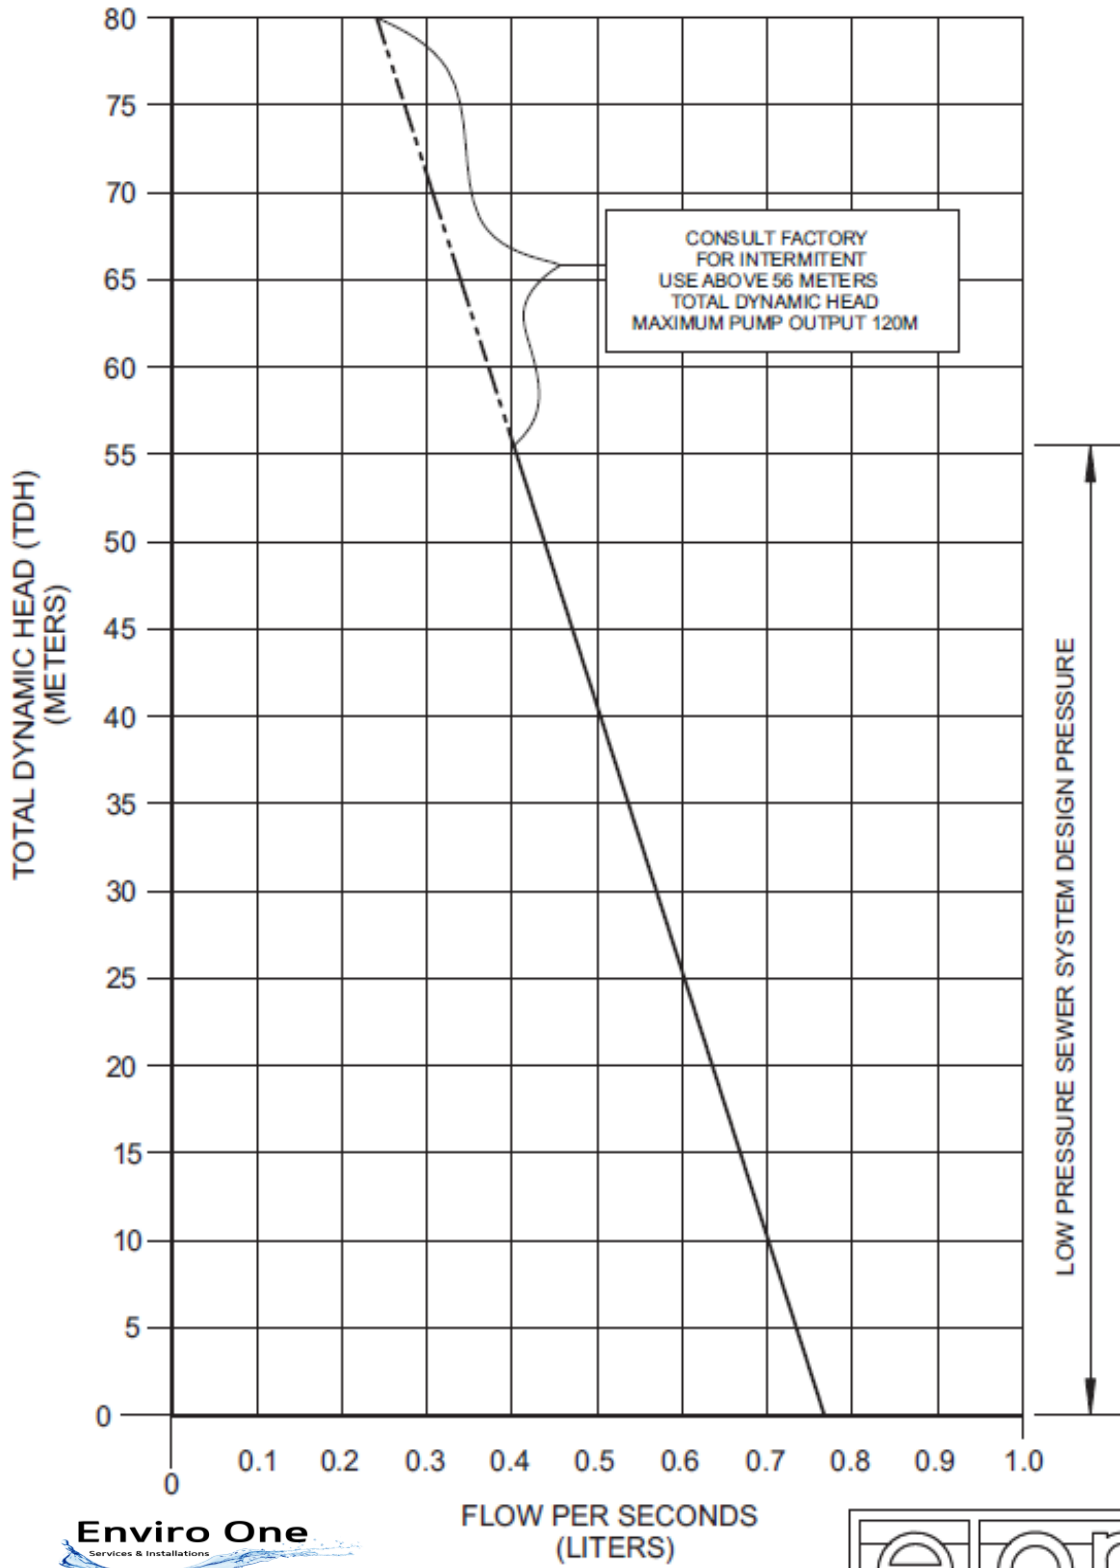

# GRINDER PUMP PERFORMANCE CURVE

1 HP, 50 Hz

**Enviro One**

Services & Installations

FLOW PER SECONDS  
(LITERS)

EXTREME SERIES  
METRIC 50 Hz PUMP CURVE ESD 07-0052